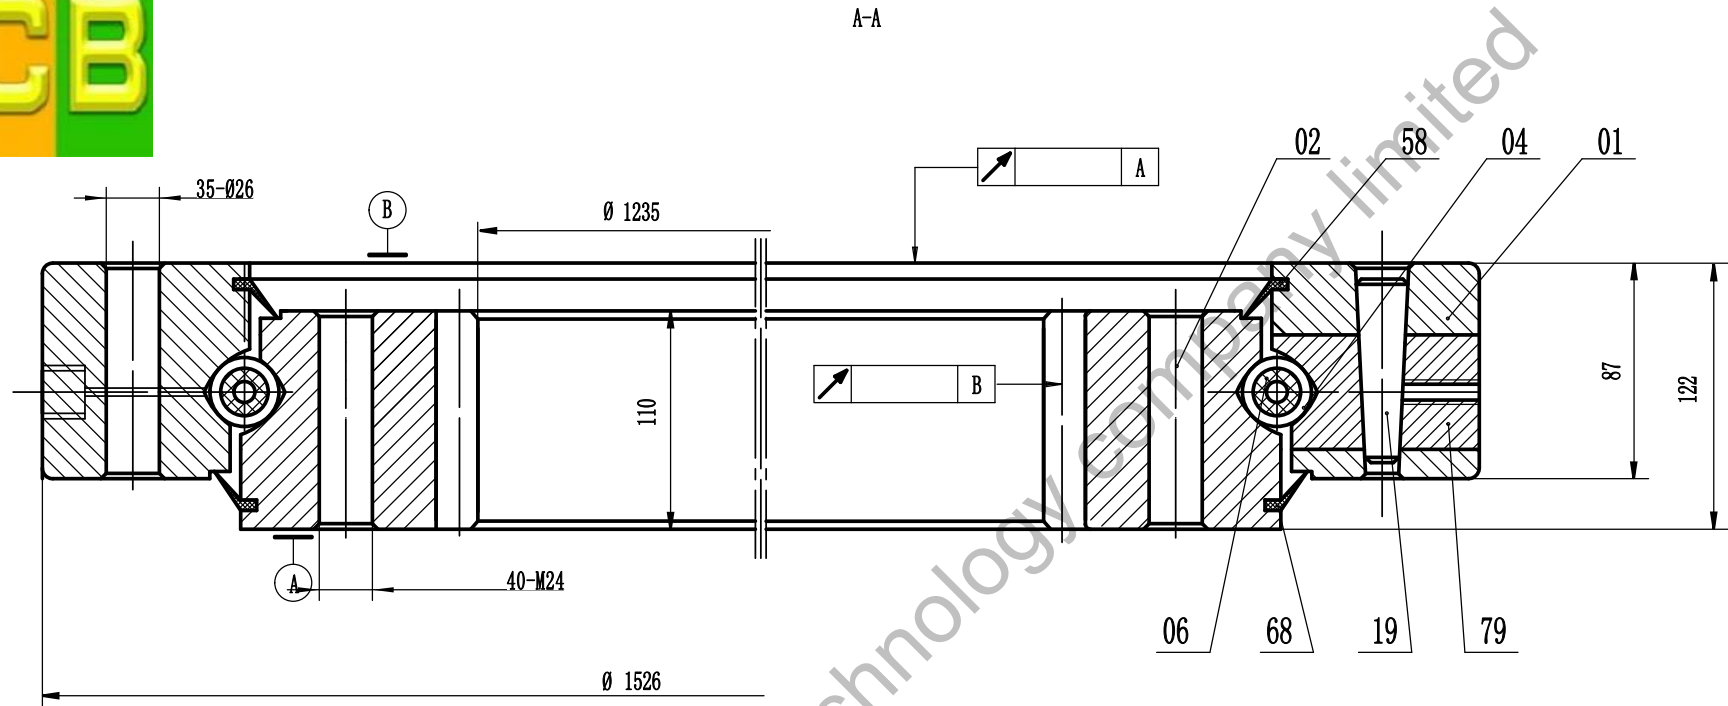

# JCB

**Remark:**

1. Luoyang JCB Bearing Technology Co., Ltd is a design and manufacture Inc, we manufactured slewing bearing for all kinds of various brand excavator, specialize in industry of manufacturing slewing bearing for excavator more than 30 years.
2. This drawing is reference for user, if you need formal drawing, please contact with us to obtain the official drawing.

slewing bearing for Hyundai excavator	R300	
		Weight(kg)
	Luoyang JCB Bearing Technology Co., Ltd	